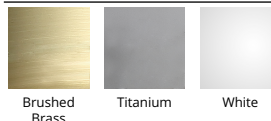

## Geos 6" & 10" Ceiling Mount

Model & Size	Color Temp & CRI	Watt	LED Lumens	Delivered Lumens	Finish
FM-4606 6"	2700K 80	8W	551	270	BR Brushed Brass
	3000K 80	8W	608	300	TT Titanium WT White

Example: **FM-4606-27-BR**

### SPECIFICATIONS

<b>Color Temp:</b>	3000K, 2700K
<b>Input:</b>	120 VAC, 50/60Hz
<b>CRI:</b>	80
<b>Dimming:</b>	ELV: 100 - 10%
<b>Rated Life:</b>	70000 Hours
<b>Mounting:</b>	Heavy gauge retention clips support trim firmly. Safety cabling standard., Can be mounted on ceiling or wall in all orientations
<b>Standards:</b>	ETL, cETL
<b>Construction:</b>	Damp Location Listed Aluminum body with frosted acrylic diffuser

### FINISHES