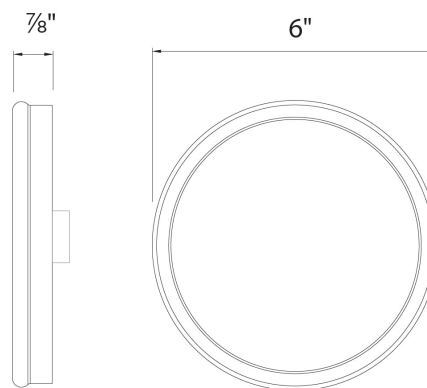

FINISHES

LINE DRAWING