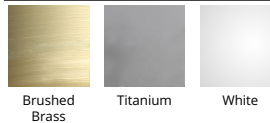

FINISHES

LINE DRAWING