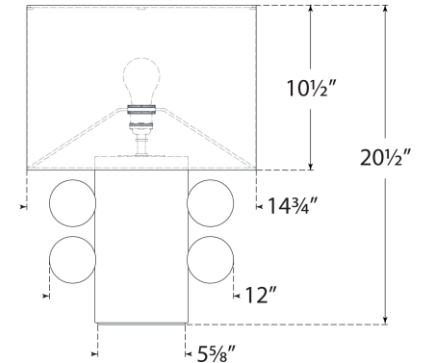

TEAR SHEET

Tiglia Low Table Lamp

Item # KW 3686BLK-L

Designer: Kelly Wearstler

Height: 20.5"

Width: 14.75"

Base: 5.625" Round

Finishes: BLK, PW

Shade Treatments: L

Shade Details: 14.75" x 14.75" x 10.5"

Socket: E26 Keyless w/Dimmer on Back of Body

Wattage: 15 LED A19

Weight: 12 Pounds

Note: UL Only

Side View

Front View