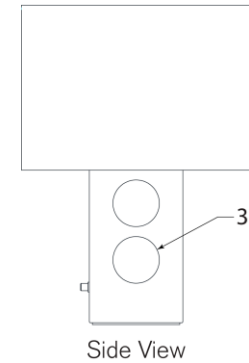

Shade Treatments: L

Shade Details: 14.75" x 14.75" x 10.5"

Socket: E26 Keyless w/Dimmer on Back of Body

Wattage: 15 LED A19

Weight: 12 Pounds

Note: UL Only

Side View

Front View