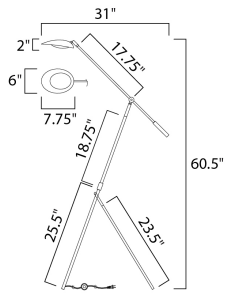

PRODUCT DESCRIPTION

Inspired by Mid-Century Modern design, this collection features tapered hoods that conceal LED modules that can be adjusted to direct the light. The Black finish with contrasting Satin Brass accents softens the look to work in a broader range of design. The wall pin up lamps work great at bedside while the floor lamp version is at home next to a chair.

MEASUREMENTS

DIMENSION : 6" L x 31" W x 60.5" H
 HANGING WEIGHT : 6.38 lb

LAMPING

INPUT VOLTAGE : 120V
 LUMENS : 520 Rated (455 Del.)
 BULB : 1 x 6.5W LED AC Integrated , 6W Total
 BULB INCLUDED : (Integrated)
 DIMMABLE : Triac CL
 CRI : 80 CRI
 COLOR_TEMP : 3000K

FINISHES OPTION

 Black / Satin Brass

MATERIAL

Aluminum, Acrylic

RATINGS

cETLus
 Dry Location

ADDITIONAL

RATED LIFE 35000 Hours
 OPERATING TEMPERATURE:
 -20°C (-4°F), 40°C (104°F)