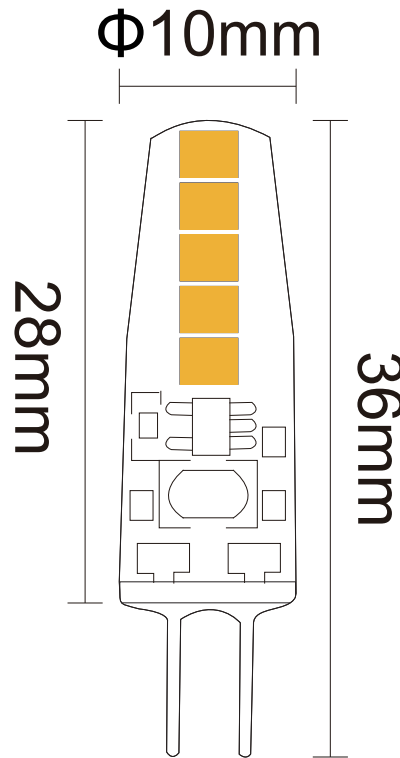

PROJECT: _____
 FIXTURE TYPE: _____
 LOCATION: _____
 CONTACT/PHONE: _____

G4 LED

G4K3000

Base:	G4	Power	Lumen	EQ Watts
Color:	3000K	2W	210Lm	20W
PF:	>0.2	Product Size: $\Phi 10 \times 36\text{mm}$		
CRI:	>80			
BeamAngle:	360 Degree			
Voltage:	12V AC/DC			
Lifetime:	>15000H			