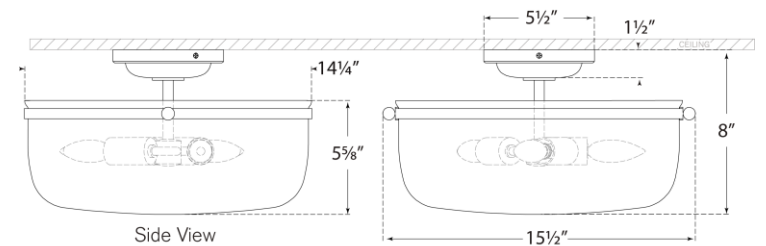

TEAR SHEET

Lorford Medium Semi-Flush

Item # CHC 4269GI-MG

Designer: Chapman & Myers

Height: 8"

Width: 15.5"

Canopy: 5.5" Round

Finishes: AI, GI

Glass Options: CG, MG

Socket: 3 - E12 Candelbra

Wattage: 3 - 6.5 LED B11

Weight: 5 Pounds

Side View

Front View

Bottom View