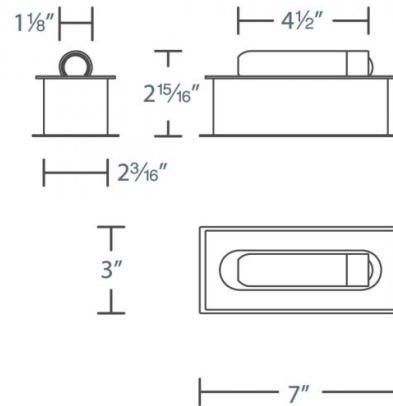

Fixture Type: _____

Catalog Number: _____

Project: _____

Location: _____

Scope

Wall Light 3000K

Model & Size	Color Temp & CRI	Watt	LED Lumens	Delivered Lumens	Finish
BL-29903 3"	3000K 90	9W	465	135	BK Black BN Brushed Nickel WT White

Example: **BL-29903-BK**

DESCRIPTION

This wall light features a wide pivotable arm, integral driver and convenient fingertip touch dimming.

FEATURES

- On-off switch on fixture
- Wide pivotable arm with light
- Integral driver
- Surface mount or recessed mount
- Fits 2" x 4" vertical switch box with conversion plate provided
- 8 ft cord included for hard-wired and portable installation
- Fingertip touch dimming on base
- Driver concealed within the fixture

SPECIFICATIONS

Color Temp:	3000K
Input:	120-240 VAC, 50/60Hz
CRI:	90
Rated Life:	50000 Hours
Standards:	ETL, cETL
Construction:	Aluminum hardware with glass lens

FINISHES

LINE DRAWING

BL-29903-BN