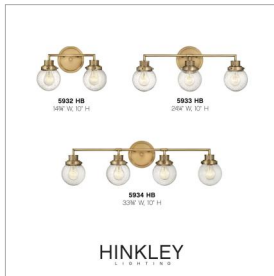

PRODUCT DETAILS:

- Fixture can be mounted either up or down
- Suitable for use in damp locations as defined by NEC and CEC. Meets United States UL Underwriters Laboratories & CSA Canadian Standards Association Product Safety Standards.
- Distinctive mid-century modern elements merge with sleek and timeless forms for a vintage vibe with modern flair