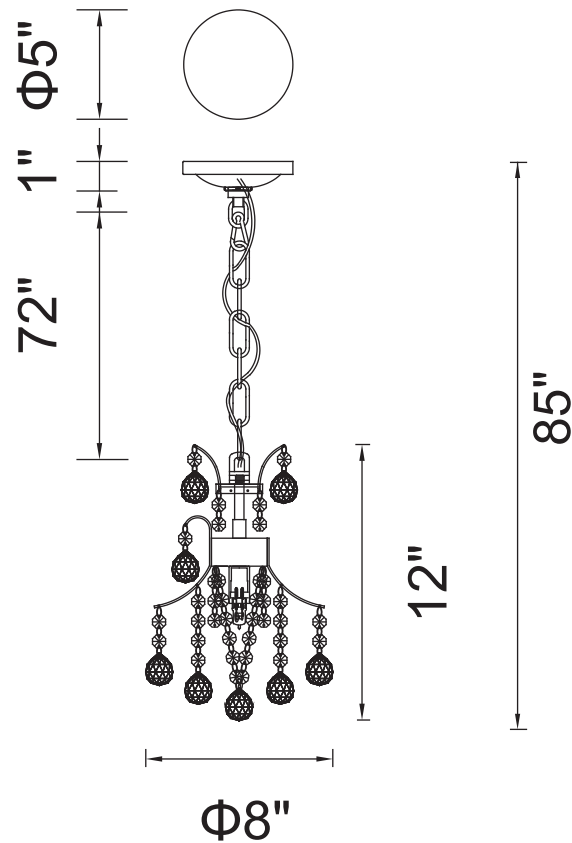

PROJECT: _____

FIXTURE TYPE: _____

LOCATION: _____

CONTACT/PHONE: _____

Item	8012P8C
Collection	PRINCESS
Finish	Chrome
Glass	-----
Crystal	Clear
Input	120V AC,60HZ,AC

Shade	-----
Length/Dia.	8"
Width/Ext.	-----
Height	12"
Maximum	85"
Lumens	-----

Light Source	G9
Bulb Info.	1×40W
Included	-----
Dimmable	Yes
Color	-----
Weight	