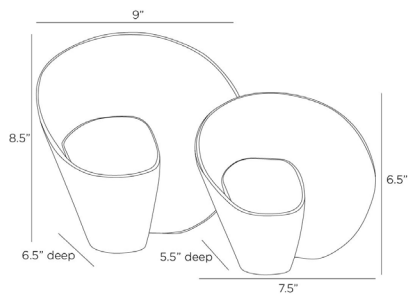

ARTERIO

DEMARCO SCULPTURES, SET OF 2

ASI06

Antique Brass

Contract Suitable As Is

Playful spirals of antique brass intrigue the eye. These striking sculptures have an abstract appeal, enhanced by bronze finishing along the outside of their curvaceous silhouettes. Finish will vary.

APPEARANCE

Material	Brass
Finish	Bronze
Finish Will Vary	true
Top Coat/Sealant	true

DIMENSIONS

Foot Print Large	W: 4.5 IN, D: 3.5 IN
Foot Print Small	W: 3.5 IN, D: 3 IN

SHIPPING

Product Weight	3.5 LBS
Gross Weight 1	10 LBS
Shipping Box 1	H: 12 IN, L: 12 IN, W: 10.2 IN