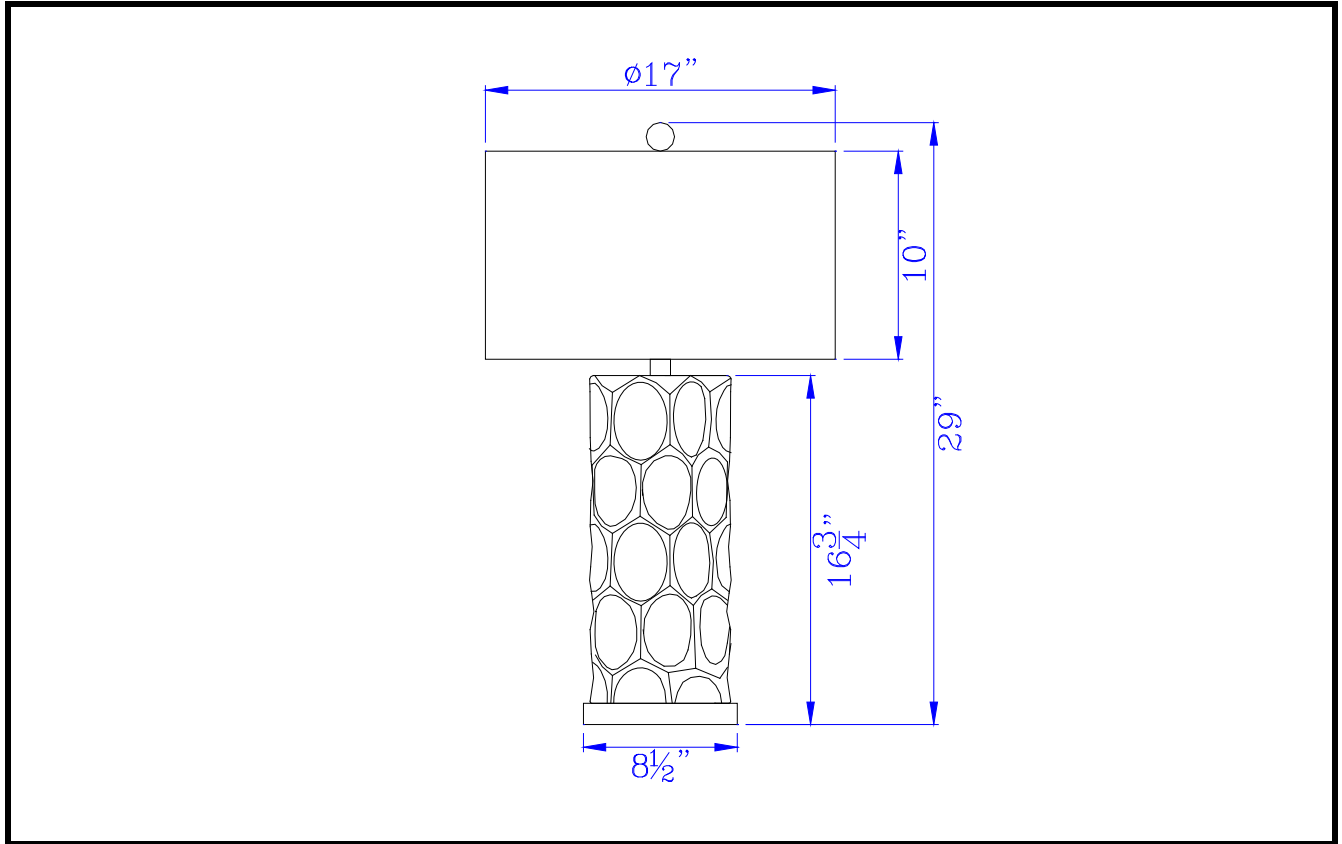

Model No: BO-2817TB
Description: 150W 3 way Melfi ceramic table lamp
Material: CERAMIC
Finish : Gray
Height: 29"
Reach/Depth: 17"
Base Width: Dia.8 1/2"
Wattage : 150W
Socket : Medium Base (E26)
Switch: 3-Way
Bulb: Incandescent, CFL
Wire Length: 6'
Wire Color: Silver
Shade No:
Material: Linen
Shade size: 17"x17"x10"