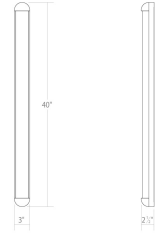

Project:

Radio LED Bath Bar Spec Sheet

SKU: 3954.01 Learn more at:
<https://sonnemanlight.com/radio-led-bath-bar>

Description: Radio's clean lines and soft geometry bring a mid-century feel to a technologically modern bath bar. The gracefully rounded form and smooth, seamless diffuser offer illumination and a robust presence for the sophisticated bath. Radio's half-round profile mounts flush to the surface and can be fit to the edge of a mirror or wall.

Type #:

Dimensions

Height:	40"
Width:	3"
Extends:	2.5"
Minimum Extension:	2.5"
Maximum Extension:	2.5"
Size:	40"
Canopy/Backplate/Base Width:	3
Canopy/Backplate/Base Height:	40

Electrical Specs

Bulb(s) Included?:	Yes
Bulb 1 Type:	Integral LED
Bulb Quantity:	1
Input Voltage:	120-277VAC
Wattage:	20
Initial Lumens:	2000
Color Temperature:	3000K
CRI:	90
Power Supply Type:	Driver
Power Supply Quantity:	1
Power Supply Location:	Outlet Box
Dimming Type:	TRIAC/ELV/ 0-10V
Bulb Max Wattage:	20

Installation

Installation:	Licensed electrician required
Installation Orientation:	Any Orientation

Shipping

Carton 1 L x W x H:	43" X 7" X 7"
Carton 1 Gross Weight:	7 LBS

Shade

Shade 1 Material:	Optical Acrylic
-------------------	-----------------