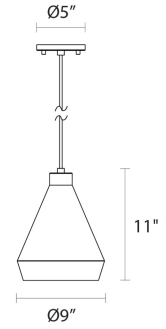

### Dimensions

Height:	11"
Diameter:	9"
Canopy/Backplate/Base:	5"
Hanging Details:	10' Adj. Silver Silk Cord