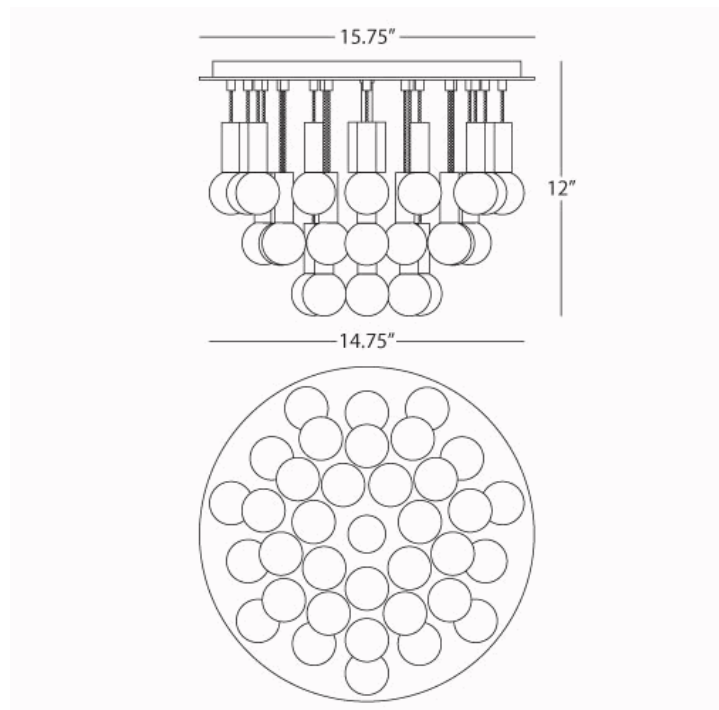

JONATHAN ADLER

MILANO

S754

Flush Mount

1-60W Max.

Bulb Type: A

Direct Wire

Polished Nickel Finish

Lucite Accents

Ships with 1-60W Silver Tip Bulb

FINISH OPTIONS:

754 - Polished Brass

Z754 - Deep Patina Bronze

**** Available for Quick SHIP ****