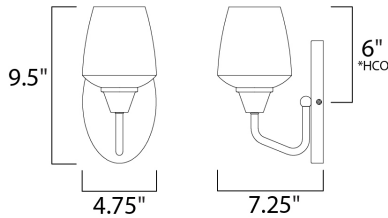

MEASUREMENTS

DIMENSION : 4.75" W x 9.5" H x 7.25" Ext
 MAX OAH : x 6.75" W x 4.5" H
 HANGING WEIGHT : 0.56 lb

LAMPING

INPUT VOLTAGE : 120V
 LUMENS : 0 Rated
 BULB : 1 x 60W Incandescent E26 Medium , 60W Total
 BULB INCLUDED : (Not Included)
 DIMMABLE : Yes

*height from center of outlet to the top of the fixture

FINISHES OPTION

-  Black / Satin Nickel
-  Bronze / Antique Brass

GLASS

Clear CL

MATERIAL

Steel, Glass

RATINGS