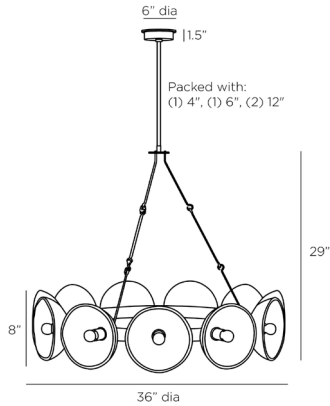

ARTERIO RS

APOLLO CHANDELIER

DMC19
H: 34.5 IN, Dia: 36.00 IN
English Bronze
Contract Suitable As Is

A ring of seedy slump glass semi-orbs suspended on a circle of English bronze finished iron delivers the illusion of orbital movement. The slump glass champagne finish adds a touch of warmth to the illumination of the enchanting Apollo, while three suspended rods with a sturdy hook detail connects to a central pipe. Damp-rated, although limited covered outdoor conditions may affect finish. Finish will vary.

APPEARANCE

Material	Glass, Iron
Material Type	Seedy Slump
Finish	Champagne
Finish Will Vary	true
Top Coat/Sealant	true

DIMENSIONS

	3
Chandelier	H: 29 IN, Dia: 36.00 IN
Minimum Hanging Height	34.5 IN
Maximum Hanging Height	64.5 IN
Canopy	H: 1.5 IN, Dia: 6.00 IN

WIRING

Rating	Damp
Suggested Bulb Type	G16.5
Cord	10 FT, Clear/Silver, SPT
Socket	12, Type B - E12
Photographed Bulb	2" Clear Globe Bulb
Maximum Watt	60
Voltage	110-120 V

CERTIFICATIONS

Certifications	Mexico Australia, European Union, United Arab Emirates, United States, Canada
----------------	--

COMPLIANCY

UL/ETL	Yes
CB	Yes
RoHS	true

SHIPPING

Shipping Requirements	TruckShip
Product Weight	37.3 LBS
Gross Weight 1	47.62 LBS
Shipping Box 1	H: 10.8 IN, L: 38.6 IN, W: 38.6 IN

REPLACEMENT PARTS

Replacement Part 1	PIPE-514
Replacement Part 1 Dim	(1) 4", (1) 6", (1) 12"
Replacement Part 2	CANOPY-662
Replacement Part 2 Dim	1" x 5" DIA