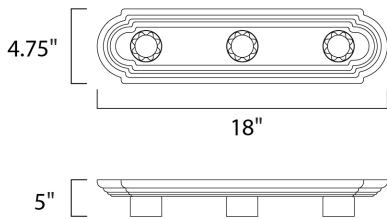

MEASUREMENTS

DIMENSION : 18" W x 4.75" H x 5" Ext
 BACK PLATE : 4" W x 14" H x 2.3" HCO
 HANGING WEIGHT : 1.28 lb

LAMPING

INPUT VOLTAGE : 120V
 LUMENS : 0 Rated
 BULB : 3 x 60W Incandescent E26 Medium , 180W Total
 BULB INCLUDED : (Not Included)
 DIMMABLE : Yes