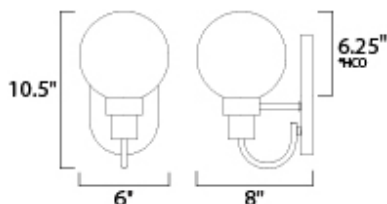

**MEASUREMENTS**

DIMENSION : 6" W x 10.5" H x 8" Ext  
 MAX OAH : x 7.88" W  
 HANGING WEIGHT : 5.36 lb

**LAMPING**

INPUT VOLTAGE : 120V  
 LUMENS : 0 Rated  
 BULB : 1 x 60W Incandescent E12 Candelabra , 60W Total  
 BULB INCLUDED : (Not Included)  
 DIMMABLE : Yes

\*height from center of outlet to the top of the fixture

**FINISHES OPTION**

 Bronze / Satin Brass

**GLASS**

Clear CL

**MATERIAL**

Steel, Glass

**RATINGS**