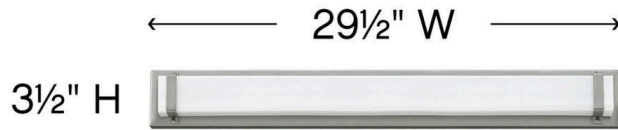

TREMONT

51814BN

LARGE LED VANITY

Tremont offers a bold silhouette ideal for any transitional décor. The formed linear panel of etched white acrylic creates a soft and seamless appearance while evenly diffusing the eco-efficient LED light source. Offered in Brushed Nickel or Polished Nickel, the shade is secured with sleek metal bands, riveted at each end and framed by a full-length back plate. A raceway back plate allows mounting directly to the wall without the included junction box cover plate, for a more streamlined look.

DETAILS	
FINISH:	Brushed Nickel
MATERIAL:	Metal
GLASS:	Etched White Acrylic
DIMMABLE:	YES - CL TYPE DIMMER (SSL7A)

DIMENSIONS	
WIDTH:	29.5"
HEIGHT:	3.5"
WEIGHT:	5lb
BACK PLATE:	29.5"W X 3.5"H
EXTENSION:	2.8"
TOP TO OUTLET:	1.75"

SHIPPING	
CARTON LENGTH:	32.5
CARTON WIDTH:	7
CARTON HEIGHT:	6
CARTON WEIGHT:	6.5

PRODUCT DETAILS:

- Mounting hardware is hidden on the backplate to ensure a clean silhouette
- Fixture can be mounted horizontally or vertically
- Fixture can be mounted horizontally.
- Suitable for use in damp locations as defined by NEC and CEC. Meets United States UL Underwriters Laboratories & CSA Canadian Standards Association Product Safety Standards
- Fixture is ADA compliant and adheres to the standards and guidelines listed by the Americans with Disabilities Act
- Meets California Energy Commission 2013 & 2016 Title regulations/JA8
- Exclusively available in High Performance LED
- Back plate height is 4.75" when mounted with optional junction box cover plate.