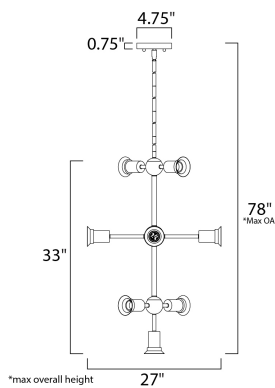

MEASUREMENTS

- DIMENSION : 27" W x 33" H
- MAX OAH : 78" OAH
- CANOPY : 4.75" W x 0.75" H
- HANGING WEIGHT : 2.95 lb

LAMPING

- INPUT VOLTAGE : 120V
- LUMENS : 0 Rated
- BULB : 9 x 60W Incandescent E26 Medium G40 , 540W Total
- BULB INCLUDED : (Not Included)
- DIMMABLE : Yes