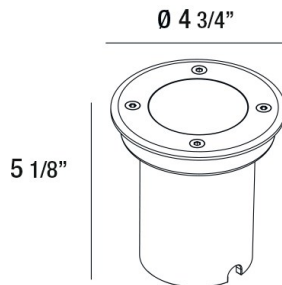

32193, INGROUND, ROUND, 3X1W LED, STAINLESS STL

PRODUCT DETAILS

| | | |
|---------------|---|-----------------|
| No. | : | 32193-015 |
| Product Color | : | STAINLESS STEEL |
| Diameter | : | 4.75" |
| Height | : | 5.125" |
| Weight | : | 1.7lbs |

LIGHT SOURCE DETAILS

| | | |
|-------------------|---|----------------|
| Light Source Type | : | INTEGRATED LED |
| Input Voltage | : | 120V |
| Bulb Voltage | : | 120V |
| Socket Type | : | LED |
| Total Wattage | : | 3W |
| Total Lumen | : | 175lm |
| Kelvin | : | 3000K |
| CRI | : | 80 |
| Dimmable | : | No |

Options Available

| ITEM NO. | FINISH | SHADE |
|-----------|-----------------|-------|
| 32193-015 | STAINLESS STEEL | |

TECHNICAL DETAILS

| | | |
|-------------------|---|---|
| Driver | : | Electronic driver 120V 50/60Hz |
| IP Rating | : | 67 |
| Location | : | WET |
| Approval | : |  |
| Title 24 | : | Yes |
| Beam Angle | : | 25 |
| Cut Hole Diameter | : | 3.625" |