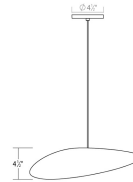

## Dimensions

Height:	4.5"
Width:	16"
Length:	3.5"
Canopy/Backplate/Base:	4.5"
Hanging Details:	10' Adjustable Cord
Size:	Long Oval Single Pendant
Canopy/Backplate/Base Height:	0.5