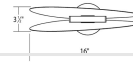

## Dimensions

Height:	4.5"
Width:	16"
Length:	3.5"
Canopy/Backplate/Base:	4.5"
Hanging Details:	10' Adjustable Cord
Size:	Long Oval Single Pendant
Canopy/Backplate/Base Height:	0.5