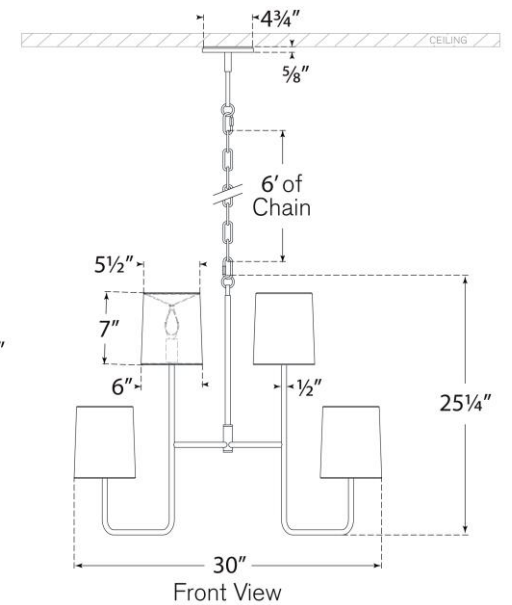

TEAR SHEET

Go Lightly Extra Large Two Tier Chandelier

Item # BBL 5083BZ-BZ

Designer: Barbara Barry

Height: 25.25"

Width: 30"

Canopy: 4.75" Round

Finishes: BZ, CW, G, PN, SB

Shade Treatments: BZ, CW, G, L, PN, SB

Shade Details: 5.5" x 6" x 7"

Socket: 8 - E12 Candelabra

Wattage: 8 - 6.5 LED B11

Weight: 17 Pounds

Note: UL Only

Top View

Front View