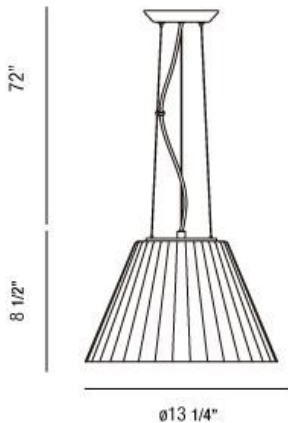

## RIBO, 13" ROUND PENDANT

### PRODUCT DETAILS

No.	:	23067-011
Product Color	:	CHROME
Product Material	:	METAL
Shade / Accent Colour	:	CLEAR
Shade / Accent Material	:	RIBBED GLASS
Diameter	:	13.25"
Height	:	8.5"
Overall Height	:	82"
Weight	:	9lbs

### TECHNICAL DETAILS

Light Direction	:	Down
Hanging Support Type	:	AIRCRAFT CABLE
Hanging Support Length	:	72"
Canopy / Backplate Height	:	1.5"
Canopy / Backplate Dia.	:	7"
Adjustable Lamp Head	:	No
Approval	:	