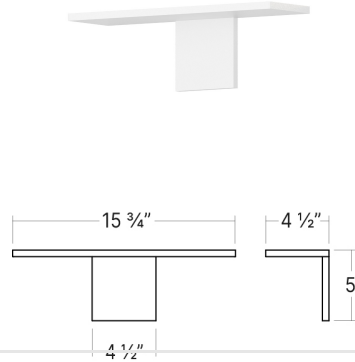

Project:

Base Sconce Spec Sheet

SKU: 7535.98 Learn more at:
<https://sonnemanlight.com/base-sconce>

Description: Designed with order and structural efficiency in mind, Base wall mounted sconces accentuate architectural horizons with directed LED light. This timeless geometric form is ideal for commercial, hospitality, and residential settings, including living rooms, hallways, bedrooms, and elegant bathrooms. Base can be scaled across larger settings for an enduring modern presence.

Type #:

Dimensions

Height: 6.5"
Width: 16"

Electrical Specs

Bulb(s) Included?: Yes
Bulb 1 Type: Integral LED
Bulb Quantity: 1
Input Voltage: 120-277VAC
Wattage: 26
Initial Lumens: 2900
Delivered Lumens: 1800
Color Temperature: 3000K
CRI: 90
Power Supply Type: Driver
Power Supply Quantity: 1
Power Supply Location: Outlet Box
Dimming Type: TRIAC/ELV/
0-10V