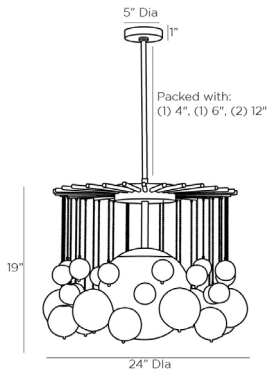

## MIRA CHANDELIER

89493

H: 24 IN, Dia: 24.00 IN

Antique Brass, Opal Glass

Contract Suitable As Is

The Mira, as prominent a chandelier as its namesake constellation. The almost cloud-like construction is crafted from a myriad of opal seedy glass globes that surround a larger opal glass globe, each suspended from dainty antique brass steel chains on a matching frame. This one-light electrolier illuminates each globe, along with the steel chains, by ricocheting light particles between the materials. A statement piece for any setting. Additional pipe available (PIPE-504). Damp-rated, although limited covered outdoor areas may affect finish.

### DIMENSIONS

Chandelier	H: 19 IN, Dia: 24.00 IN
Minimum Hanging Height	24 IN
Maximum Hanging Height	54 IN
Canopy	H: 1 IN, Dia: 5.00 IN

### WIRING

Rating	Damp
Cord	7 FT, Clear/Silver, SVT
Socket	1, Type A - E26
Photographed Bulb	3" Frosted Globe Bulb
Maximum Watt	60
Voltage	110-120 V

### REPLACEMENT PARTS

Replacement Part 1	PIPE-504
Replacement Part 1 Dim	(1) 4", (1) 6", (1) 12"
Replacement Part 2	CANOPY-590
Replacement Part 2 Dim	1" x 5" Dia