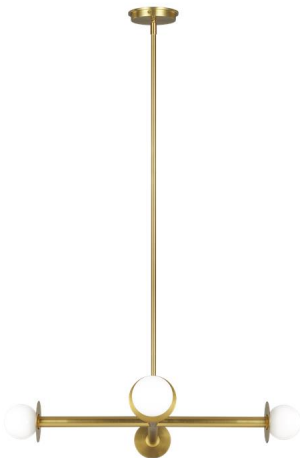

GENERATION LIGHTING

KC1064BBS: Wide Chandelier

Dimensions:

Diameter: 30" **Overall Height:** 61 1/2"
Length: 30" **Wire:** 180" (color/Clear Silver)
Height: 4 1/4" **Mounting Proc.:** Screw(s)
Weight: 7.16 lbs. **Connection:** Mounted To Box

Bulbs:

4 - Halogen G9 T4 60w Max. 120v - Not included

Material List:

1 Body - Steel - Burnished Brass
 8 12" Stem - Steel - Burnished Brass
 2 6" Stem - Steel - Burnished Brass

Safety Listing:

Safety Listed for Damp Locations

Collection: Nodes

Steel frame adds strength and durability, showcasing the delicate blown glass opal diffuser.

Supplied with 15' of wire

Available in two finish options: Burnished Brass and Midnight Black

Shade / Glass / Diffuser Details:

Part	Material	Finish	Quantity	Item Number	Length	Width	Height	Diameter	Fitter Diameter	Shade Top Length	Shade Top Width	Shade Top Diameter
Diffuser	Steel / Glass	Milk White	4				3 1/4	3 1/2				