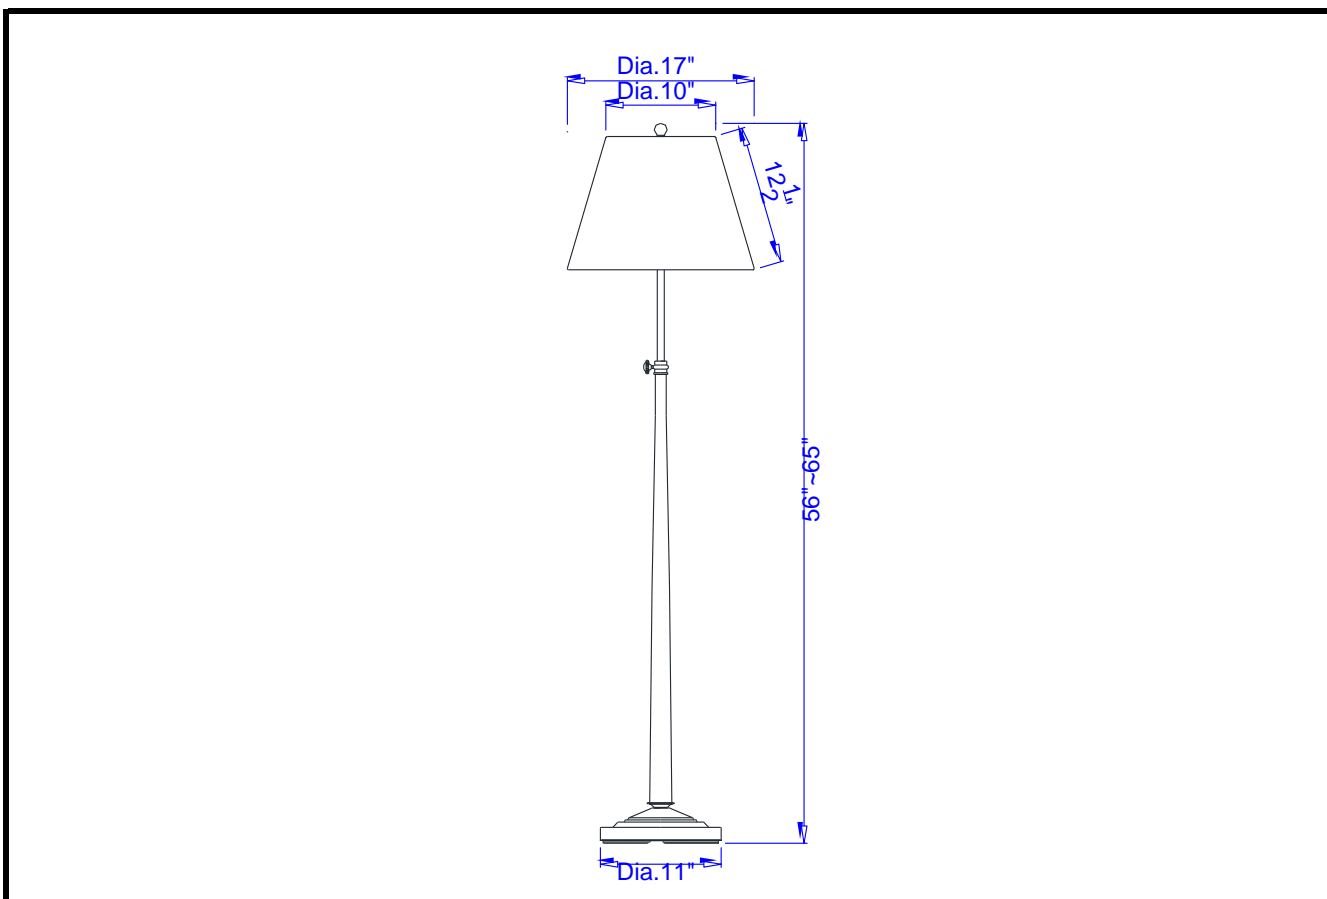

Project: _____

Catalog No.: _____

Lamp/Wattage: _____

- Model No:** BO-2671FL
- Description:** 150W 3 way Madison adjustable floor lamp with burlap shade
- Material:** Metal
- Finish :** ORB (Oil Rubbed Bronze)
- Height:** 56 1/4"~64 3/4"
- Base Width:** Dia.11"
- Wattage :** 150W
- Socket :** Medium Base (E27)
- Switch:** 3-way
- Bulb:** Incandescent, CFL
- Wire Length:** 6'
- Wire Color:** Black
- Shade No:** SH-1479
- Material:** Fabric
- Shade size:** 10"x17"x12 1/2"
- Certificate :** 