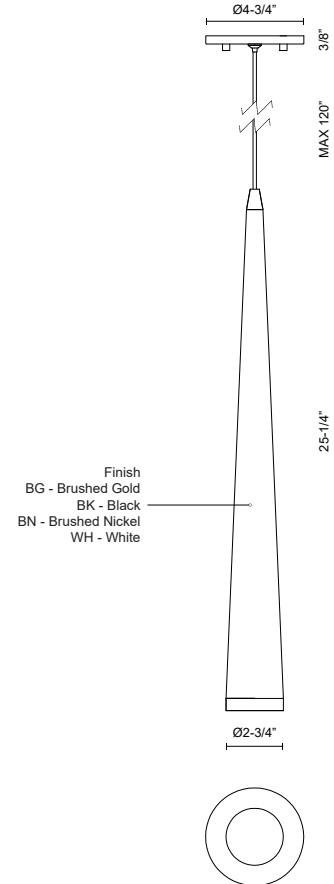

MINA
401215-LED
PENDANTS

PROJECT

401215BG-LED
Brushed Gold

401215BN-LED
Brushed Nickel

401215WH-LED
White

401215BK-LED
Black

SPECIFICATION DETAILS

Fixture Dimensions	D2-3/4" x H25-1/4"
Light Source	AC LED Module
Wattage	9W
Total Lumens	600lm
Delivered Lumens	368lm
Voltage	120V
Color Temperature	3000K
CRI (Ra)	90CRI
Optional Color Temps	2700K - 5000K Available, Minimum Order Quantities Apply
LED Rated Life	50,000 hours
Dimming	100% - 10%, ELV Dimmer (Not Included)
Diffuser Details	Acrylic diffuser
Adjustable	Yes
Wire Length	120" Max
Wire Type	Clear SSL Wire
Minimum Hang Height	28"
Sloped Ceiling Adaptable	Yes
Location	Dry
Illumination Direction	Downlight
CEC Title 24 JA8	Yes, JA8-2022
Canopy Dimensions	D4-3/4" x H3/8"
Paint Finish	BG01; BK01; BN01; WH01;

* For custom options, consult factory for details.

* For warranty information, please visit www.kuzcolighting.com/warranty

DESCRIPTION

Single LED pendant, sleek conical shape with clear acrylic diffuser. Round canopy matches the selected finish. Equipped with our powerful 120V AC LED technology, available in three different sizes 12", 24" and 36"