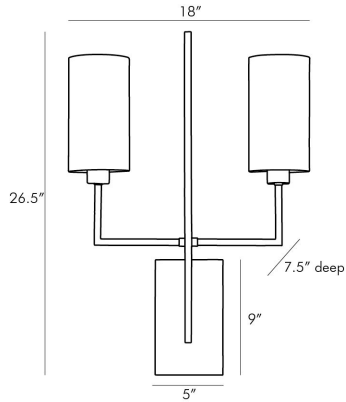

ARTERIOS

BLADE SCONCE

RAY BOOTH

DB49017

H: 26.5 IN, W: 18 IN, D: 7.5 IN

Antique Brass, White linen

Contract Suitable As Is

Reach out your arms and grab the glory this sconce stretches wide with two steel dowels supporting cylindrical white linen shades. The dowels are supported off an elegant central steel blade. The scale of this fixture provides architectural interest while amplifying the light in any entry hall corridor or room. Finished in antique brass.

APPEARANCE

Material	Linen, Steel
Finish	Antique Brass, White
Top Coat/Sealant	true
Link	Welded

DIMENSIONS

Shade	Top: 4.50 IN, Dia: 4.50 IN, Side: 8.5 IN
Backplate	H: 9 IN, W: 5 IN, D: 1 IN
Mount	H: 8.5 IN, W: 4.5 IN

WIRING

Rating	Indoor Only
Cord	0.5 FT, Clear/Silver, SVT
Socket	2, Type A - E26
Maximum Watt	40
Voltage	110-120 V

CERTIFICATIONS

Certifications	Mexico European Union, United Arab Emirates, United States, Canada
----------------	---

COMPLIANCY

UL/ETL	Yes
CB	Yes
RoHS	true

SHIPPING

Product Weight	4 LBS
Gross Weight 1	10.7 LBS
Shipping Box 1	H: 11 IN, L: 31 IN, W: 21 IN

ADDITIONAL INFO

Hanging Orientation	Horizontal and Vertical
---------------------	-------------------------