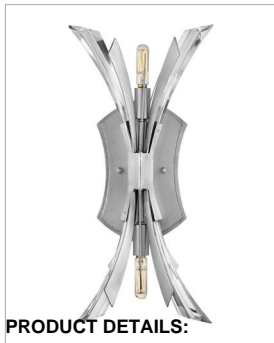

VIDA

FR40902GG

TWO LIGHT SCONCE

Vida's modern design bursts with a flourishing style that is both highly dramatic and finely sculpted. A statement piece with crystal accents and unique canopy detailing, Vida injects a thrilling dash of contemporary inspiration to its surroundings.

DETAILS	
FINISH:	Glacial
MATERIAL:	Steel
DIMMABLE:	YES, WITH DIMMABLE LAMP (NOT INCLUDED)

DIMENSIONS	
WIDTH:	9"
HEIGHT:	17.3"
WEIGHT:	4.5lb
BACK PLATE:	5"W X 8"H
EXTENSION:	4.8"
TOP TO OUTLET:	8.75"

LIGHT SOURCE	
LIGHT SOURCE:	Socketed
WATTAGE:	2-5w Cand. LED, 60w Equiv.
VOLTAGE:	120v

SHIPPING	
CARTON LENGTH:	22.5
CARTON WIDTH:	15.5
CARTON HEIGHT:	10
CARTON WEIGHT:	6.6

PRODUCT DETAILS:

- Fixture can be mounted horizontally.
- Suitable for use in dry (indoor) locations as defined by NEC and CEC. Meets United States UL Underwriters Laboratories & CSA Canadian Standards Association Product Safety Standards.
- Merging the best of traditional and modern elements with a sophisticated and streamlined look