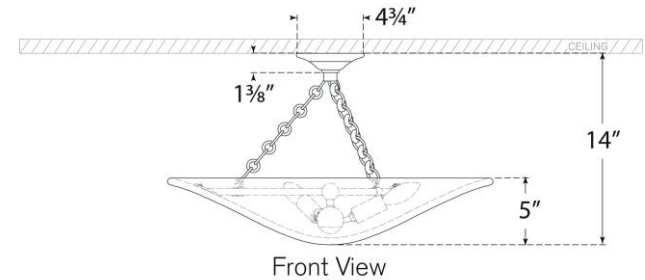

TEAR SHEET

Mollino 24" Semi-Flush Mount

Item # ARN 4427BZ-PW

Designer: AERIN

Height: 14"

Width: 24"

Canopy: 4.75" Round

Finishes: BZ, HAB, PN

Shade Treatments: PW

Socket: 3 - E12 Candelabra

Wattage: 3 - 6.5 LED B11

Note: UL Only

Front View

Top View