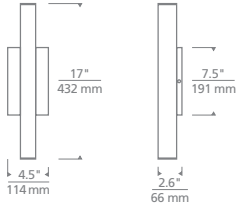

SPECIFICATIONS

DELIVERED LUMENS	1286.1
WATTS	11.85
VOLTAGE	Universal 120V-277V
DIMMING	Dimmable with most LED compatible ELV & TRIAC dimmers + 0-10V
LIGHT DISTRIBUTION	Symmetric
OPTICS	not applicable
MOUNTING OPTIONS	Wall
CCT	3000K
CRI	90+
COLOR BINNING	3 Step
BUG RATING	B0-U3-G0
DARK SKY	Non Compliant
WET LISTED	IP65
GENERAL LISTING	ETL, ADA
CALIFORNIA TITLE 24	Can be used to comply with CEC 2016 Title 24 Part 6 for outdoor use. Registration with CEC Appliance Database not required.
START TEMP	-30°C
FIELD SERVICEABLE LED	No
CONSTRUCTION	Aluminum
HARDWARE	Stainless Steel
FINISH	Powder Coat
LED LIFETIME	L70; 70,000 Hours
WARRANTY*	5 Years
WEIGHT	4 lbs.

CHARA SQUARE 17
OUTDOOR WALL
shown in black

* Visit techlighting.com for specific warranty limitations and details.

ORDERING INFORMATION

SERIES	SHAPE	CRI/CCT	LENGTH	FINISH	FUNCTION	VOLTAGE
7000WCHA	S SQUARE	930 90 CRI 3000K	17 17"	B BLACK	UD UPLIGHT & DOWNLIGHT	UNV 120V - 277V