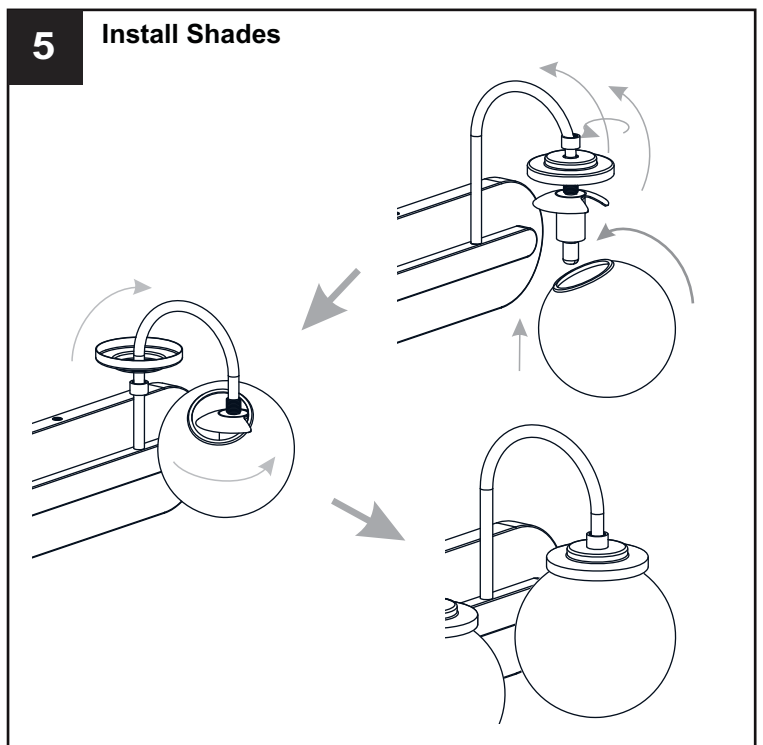

INSTALLATION

Your installation is now complete! Restore electricity and save this sheet for future reference.