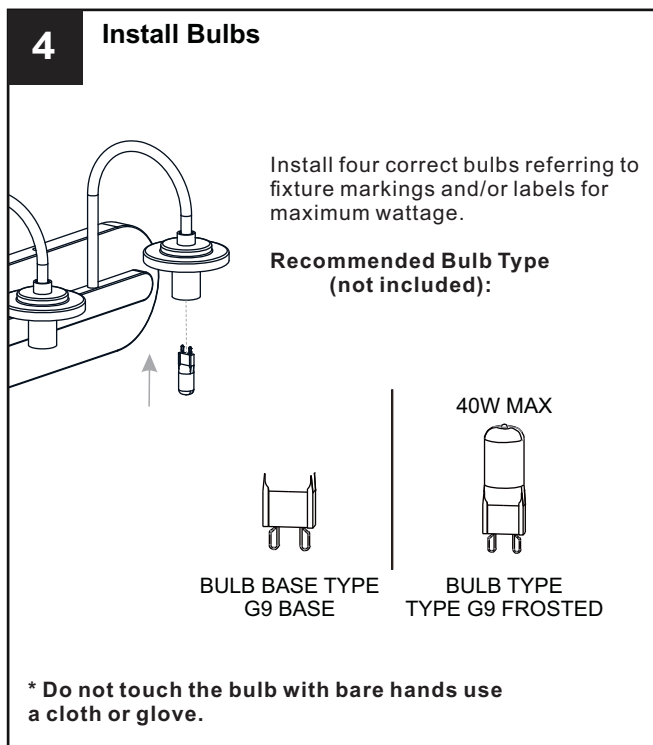

INSTALLATION

Your installation is now complete! Restore electricity and save this sheet for future reference.