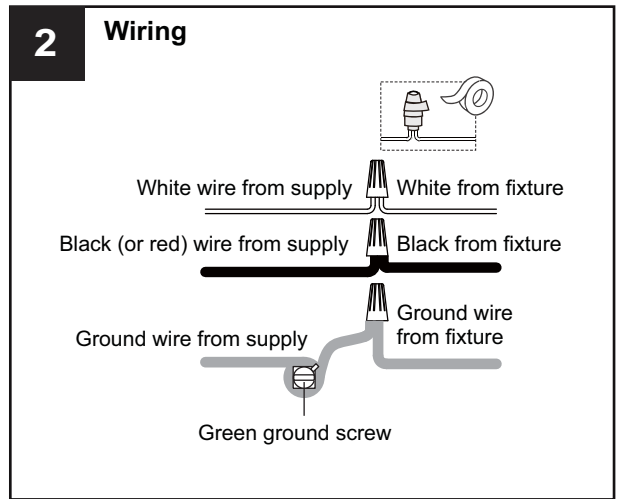

INSTALLATION

Your installation is now complete! Restore electricity and save this sheet for future reference.