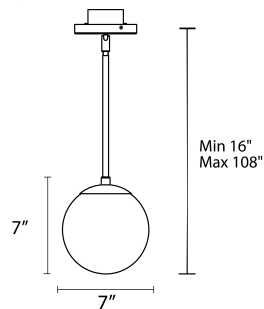

FEATURES

- Mouth blown etched opal glass provides even illumination
- Integral swivel for sloped ceilings
- Three 12 inch and one 6 inch downrods included (additional downrods available)
- Driver installed within the Junction Box, driver dimension: 2.95" x 1.88" x 1.14"
- 5 year warranty

SPECIFICATIONS

Color Temp:	3000K
Input:	120-277 VAC, 50/60Hz
CRI:	90
Dimming:	ELV: 100 - 10%, 0-10V: 100 - 5%, ELV: 100 - 5%
Rated Life:	70000 Hours
Mounting:	Heavy gauge retention clips support trim firmly. Safety cabling standard.
Standards:	ETL, cETL, Title 24 JA8-2016 Compliant Damp Location Listed
Construction:	Aluminum hardware with opal glass diffuser

REPLACEMENT PARTS

- RPL-GLA-52307 - Glass for PD-52307
- RPL-ROD-IN06-WT - 6" rod - WT finish
- RPL-ROD-IN12-WT - 12" rod - WT finish
- RPL-ROD-IN06-BB - 6" rod - AB finish
- RPL-ROD-IN12-BB - 12" rod - AB finish
- RPL-ROD-IN06-BN - 6" rod - BN finish
- RPL-ROD-IN12-BN - 12" rod - BN finish

FINISHES

Aged Brass Brushed Nickel White

LINE DRAWING

PD-52307

Fixture Type: _____

Catalog Number: _____

Project: _____

Location: _____