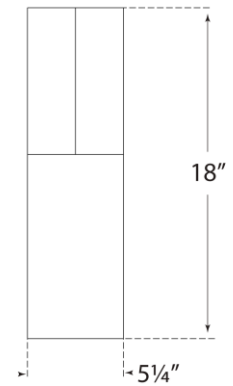

## Rega 18" Folded Sconce

Item # KW 2779AB

Designer: Kelly Wearstler

Height: 18"

Width: 5.25"

Extension: 3.25"

Backplate: 4.5" x 18" Rectangle

Finishes: AB, BZ, PN

Socket: Dedicated LED

Wattage: 12w (1400lm)

Weight: 5 Pounds

Top View

Side View

Front View