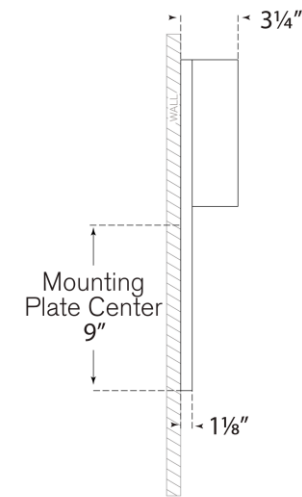

## Rega 18" Folded Sconce

Item # KW 2779AB

Designer: Kelly Wearstler

Height: 18"

Width: 5.25"

Extension: 3.25"

Backplate: 4.5" x 18" Rectangle

Finishes: AB, BZ, PN

Socket: Dedicated LED

Wattage: 12w (1400lm)

Weight: 5 Pounds

Top View

Side View

Front View