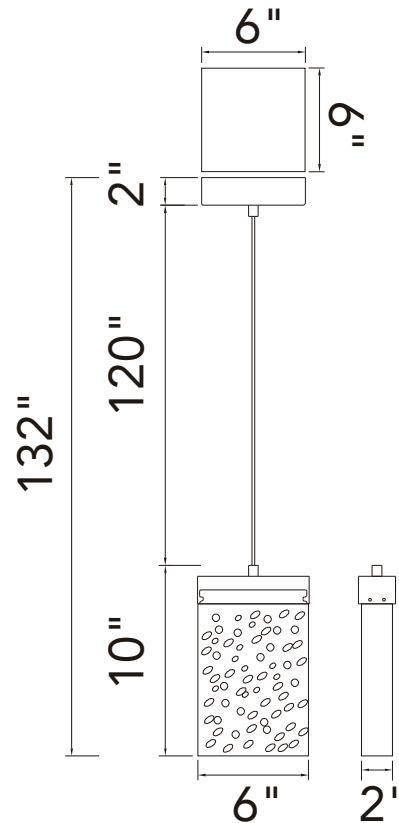

PROJECT: _____
 FIXTURE TYPE: _____
 LOCATION: _____
 CONTACT/PHONE: _____

Item	1587P6-1-101
Collection	LAVA
Category	Mini Pendant
Finish	Black
Glass	Clear
Crystal	-----
Acrylic	-----

Shade Color	-----
Min Assembled Height	12"
Max Assembled Height	132"
Width	6"
Length	2"
Extension Wall Mounts	-----
Input	120V AC,60HZ,AC

Lumens	520
Light Source	LED
Bulb Info.	10W
Included	-----
Dimmable	Yes
Colour Temp	3000K
Weight	6.82Lbs

CWI Lighting
 2775 Broadway
 Buffalo, NY 14227
 USA

CWI Lighting
 140 Steelcase Rd. W.
 Markham ON. L3R 3J9
 Canada