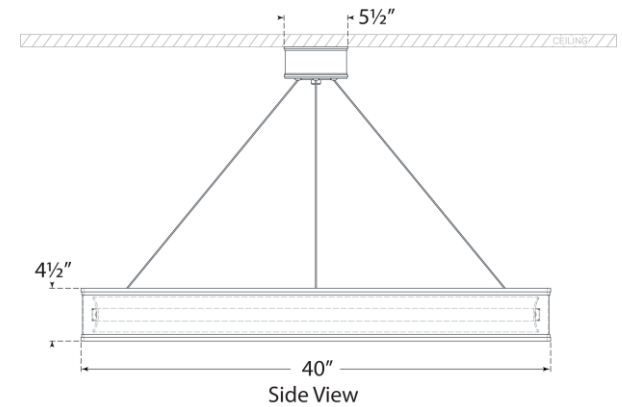

TEAR SHEET

Connery 40" Ring Chandelier

Item # CHC 1616WHT/AB

Designer: Chapman & Myers

Height: 20" - 120"

Fixture Height: 4.5"

Width: 40"

Canopy: 5.25" Round

Finishes: AB, BZ, PN, WHT/AB

Socket: Dedicated LED

Wattage: 85w (6800lm)

Weight: 45 Pounds

Bottom View(1:2)