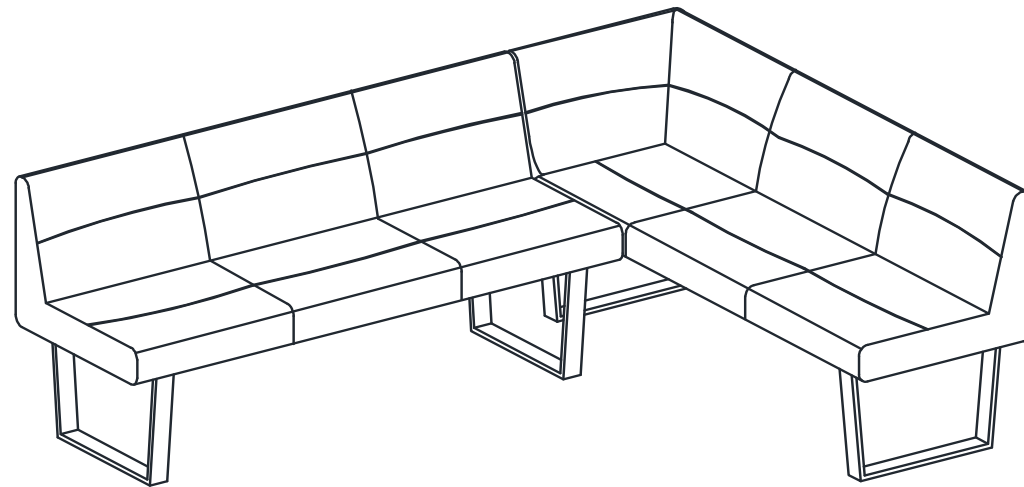

## **ASSEMBLY INSTRUCTIONS.**

HANLON CORNER BENCH DARK GREY NRP

**ER-2066-25**

THANK YOU FOR YOUR PURCHASE!

## PARTS AND HARDWARE.

1. MAIN PART x 1

2. CORNER PART x 1

3. LEG x 4

A. ALLEN KEY M5 x 1

B. BOLT M8\*25 x 16

C. FLAT WASHER DIA 17MM x16

D. FLAT WASHER DIA 13MM x16