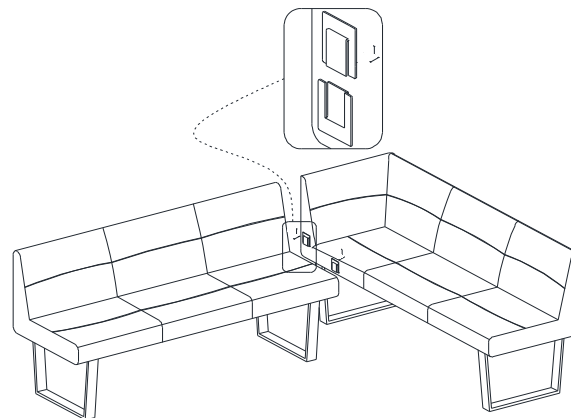

PARTS AND HARDWARE.

1. MAIN PART x 1

2. CORNER PART x 1

3. LEG x 4

A. ALLEN KEY M5 x 1

B. BOLT M8*25 x 16

C. FLAT WASHER DIA 17MM x16

D. FLAT WASHER DIA 13MM x16

NOTES.

Thank you for purchasing this quality product! Be sure to check all packing material carefully for small part that may have come loose inside the carton during shipping.

CAUTION: The item is heavy, assembly should be performed by two people.

STEP 1.

STEP 2.

STEP 3.

STEP 4.