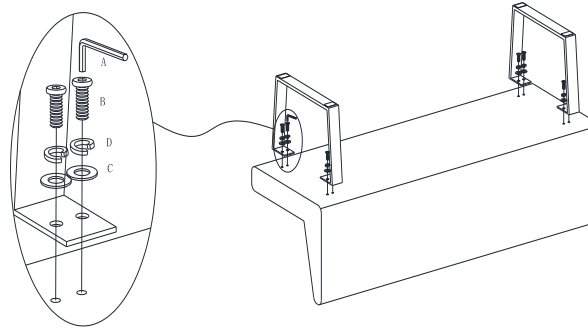

PARTS AND HARDWARE.

1. MAIN PART x 1

2. CORNER PART x 1

3. LEG x 4

A. ALLEN KEY M5 x 1

B. BOLT M8*25 x 16

C. FLAT WASHER DIA 17MM x16

D. FLAT WASHER DIA 13MM x16

NOTES.

Thank you for purchasing this quality product! Be sure to check all packing material carefully for small part that may have come loose inside the carton during shipping.

CAUTION: The item is heavy, assembly should be performed by two people.

STEP 1.