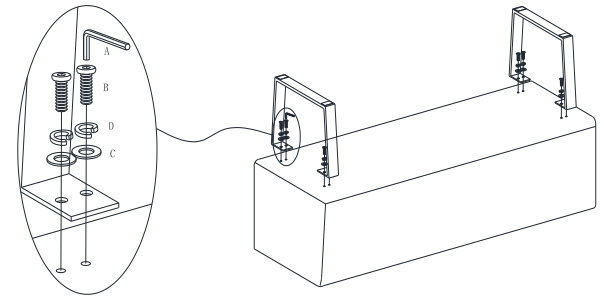

PARTS AND HARDWARE.

1. MAIN PART x 1

2. CORNER PART x 1

3. LEG x 4

A. ALLEN KEY M5 x 1

B. BOLT M8*25 x 16

C. FLAT WASHER DIA 17MM x16

D. FLAT WASHER DIA 13MM x16

NOTES.

Thank you for purchasing this quality product! Be sure to check all packing material carefully for small part that may have come loose inside the carton during shipping.

CAUTION: The item is heavy, assembly should be performed by two people.

STEP 1.

STEP 2.

STEP 3.

STEP 4.