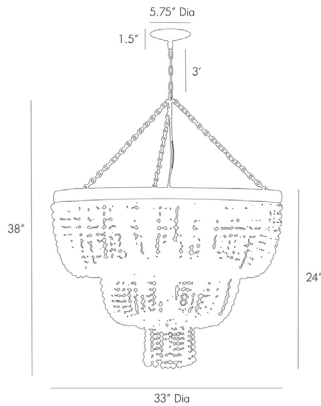

ARTERIOS

CHAPPELLET CHANDELIER

84621

H: 38 IN, Dia: 33.00 IN

Ivory Stained Crackle Resin, Antique Brass
Contract Suitable As Is

While this 12-light chandelier bears a traditional form, artisan features make it much more eclectic. Swags of graduated ivory crackle resin beads are draped over an iron framework that is wrapped in antique brass wire. Additional chain available CHN-118. Damp-rated, although limited covered outdoor conditions may affect finish.

APPEARANCE

Material	Iron, Resin
Material Type	Wire
Finish	Antique Brass, Ivory, Natural Iron
Top Coat/Sealant	true
Link	Welded

DIMENSIONS

Chandelier	H: 24 IN, Dia: 33.00 IN
Minimum Hanging Height	38 IN
Maximum Hanging Height	74 IN
Canopy	H: 1.5 IN, Dia: 5.75 IN

WIRING

Rating	Damp
Cord	10 FT, Clear/Silver, SVT
Socket	12, Type A- E26 Other
Maximum Watt	25
Voltage	110-120 V

CERTIFICATIONS

Certifications	Mexico Australia, European Union, United Arab Emirates, United States, Canada
----------------	--

COMPLIANCY

UL/ETL	Yes
CB	Yes
RoHS	true

SHIPPING

Product Weight	38 LBS
Gross Weight 1	51 LBS
Gross Weight 2	53 LBS
Shipping Box 1	H: 9 IN, L: 36 IN, W: 38 IN
Shipping Box 2	H: 22 IN, L: 22 IN, W: 21 IN

ADDITIONAL INFO