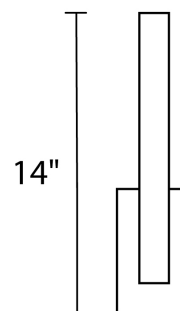

Fixture Type: _____

Catalog Number: _____

Project: _____

Location: _____

Brink Bathroom Sconce

Model & Size	Color Temp & CRI	Watt	LED Lumens	Delivered Lumens	Finish
WS-77612 12"	2700K 90	10.5W	863	779	AL Brushed Aluminum
	3000K 90	10.5W	905	791	BK Brushed Black
	3500K 90	10.5W	935	840	BR Brushed Brass

Example: **WS-77612-27-AL**

DESCRIPTION

A beautiful bar of pure LED light radiates through the co-extruded acrylic diffuser for brighter illumination, and an adjustable back plate adds versatility to this design's many attributes. It's a clean modern sconce anywhere you mount it.

FEATURES

- Conversion plate for 4" J box included
- Adjustable backplate
- Driver installed within the Junction Box, driver dimension: 2.76" x 1.26" x 1.18"
- 5 year warranty

SPECIFICATIONS

Color Temp:	3500K, 3000K, 2700K
Input:	120-277 VAC, 50/60Hz
CRI:	90
Dimming:	ELV: 100 - 5%
Rated Life:	85000 Hours
Mounting:	Can be mounted on wall in all orientations
Standards:	ETL, cETL, Energy Star 2.0 Damp Location Listed
Construction:	Aluminum hardware with co-extruded acrylic diffuser

FINISHES

LINE DRAWING

WS-77612