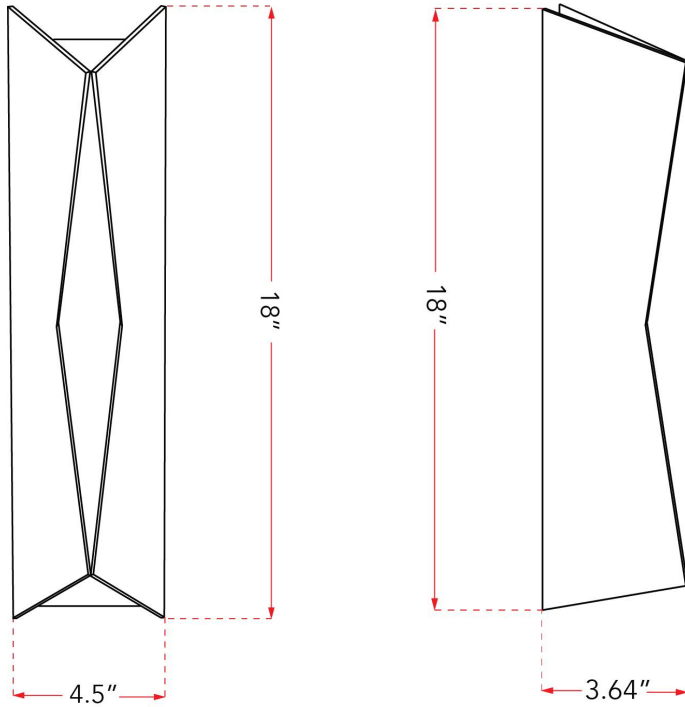

ABRA MODEL **50083ODW-MB** Wet Location Wall Sconce
 Family Name **Omega** UPC 00810035192423

FIXTURE MATERIAL			
Frame Material	Finishes Available	Diffuser	
		Type	Finish
Metal	MB-Matte Black 306STS-Stainless Steel	Glass	Frosted

DIMENSIONS IN INCHES								
Fixture			Diffuser		Back-Plate			
Width	Height	Ext	Diam	Height	Diam	Width	Depth	
4.5	18	3.64						

CERTIFICATION		
Location	Rating	Compliance
Wall	Wet	cETLus

LAMPING									
Lamp Type	Lamp qty	Wattage	Max Wattage	Base	Kelvin	CRI	Initial Lumen's	Delivered Lumen's	Voltage
LED	1	16w	16w	Solid State Module	3000	90	935	701 estimated	120v

COMPATIBLE DIMMER'S

J-BOX TYPE
4 x 4 Octagonal

SUPPLIED

SPECIAL NOTES	

Project Name			
Date		Type	