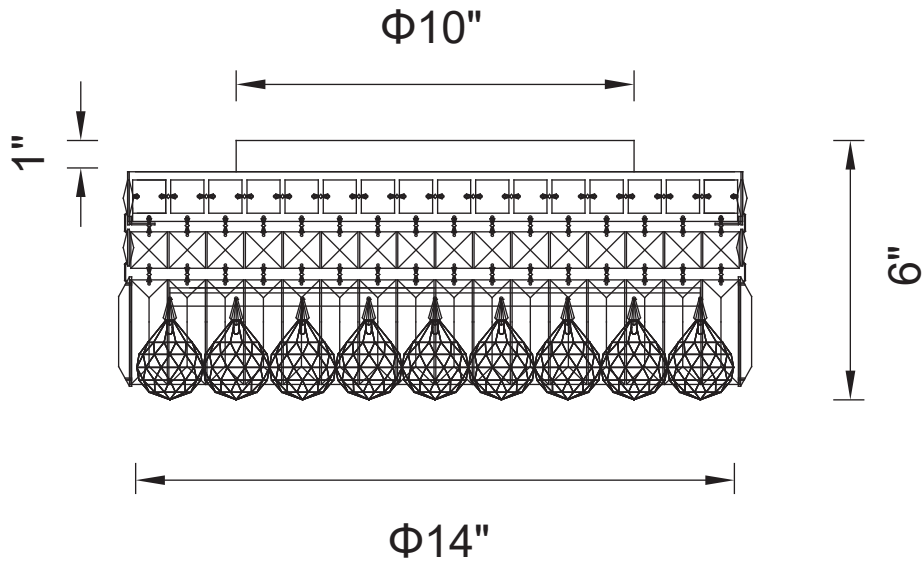

PROJECT: _____

FIXTURE TYPE: _____

LOCATION: _____

CONTACT/PHONE: _____

Item	8005C14C-R
Collection	COLOSSEUM
Finish	Chrome
Glass	-----
Crystal	Clear
Input	120V AC,60HZ,AC

Shade	-----
Length/Dia.	14"
Width/Ext.	5"
Height	6"
Maximum	-----
Lumens	-----

Light Source	E12
Bulb Info.	4×60W
Included	-----
Dimmable	Yes
Color	-----
Weight	