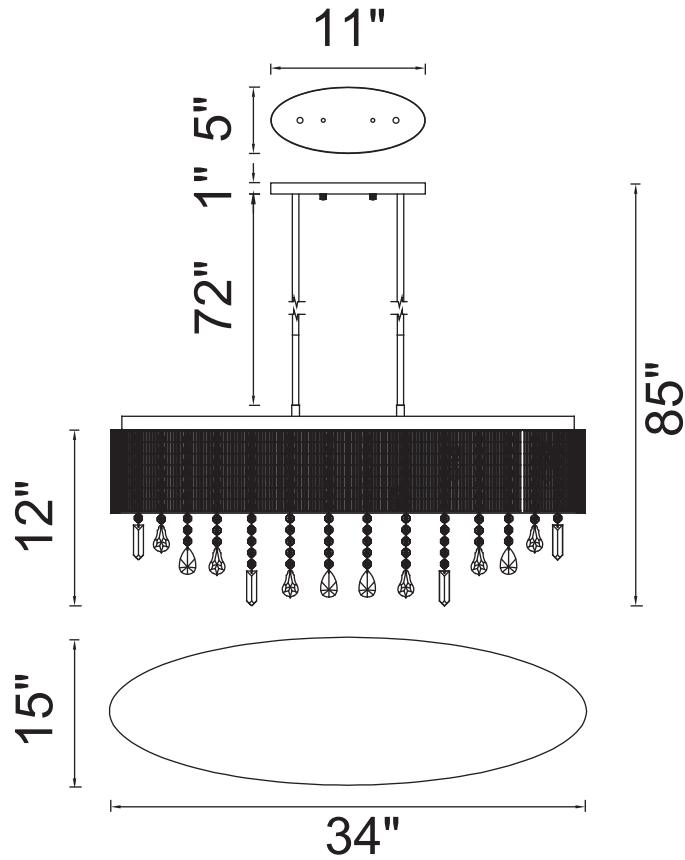

PROJECT: _____
 FIXTURE TYPE: _____
 LOCATION: _____
 CONTACT/PHONE: _____

Item	5558C34C-O
Collection	JACQUIMO
Finish	Chrome
Glass	-----
Crystal	Clear
Input	120V AC,60HZ,AC

Shade	-----
Length/Dia.	34"
Width/Ext.	15"
Height	12"
Maximum	85"
Lumens	-----

Light Source	G9
Bulb Info.	10×40W
Included	-----
Dimmable	Yes
Color	-----
Weight	