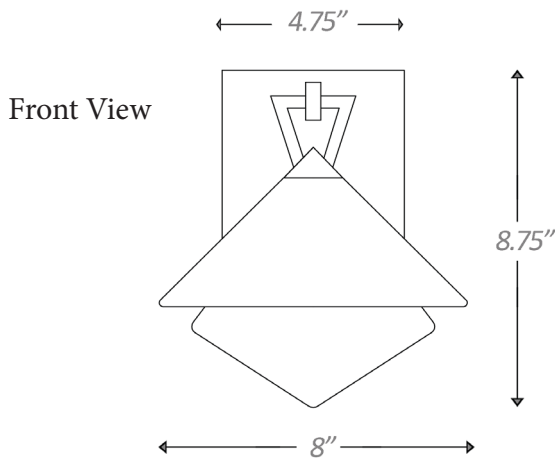

1044BK

EDMORE 1-LIGHT WALL LANTERN

Description: Edmore 1-light wall lantern

Finish: Matte Black

Dimensions: 8" W x 8-3/4" H x 9" ext.
Height on center: 2-1/2"

Bulbs: 1-60w A15 or G45 med.

Certification: cETL / wet location

Material: Steel

Glass: Opal etched

Back Plate Dimensions: 4.75" W x 6.5" H

Chain/Wire: NA

Additional Finishes: NA