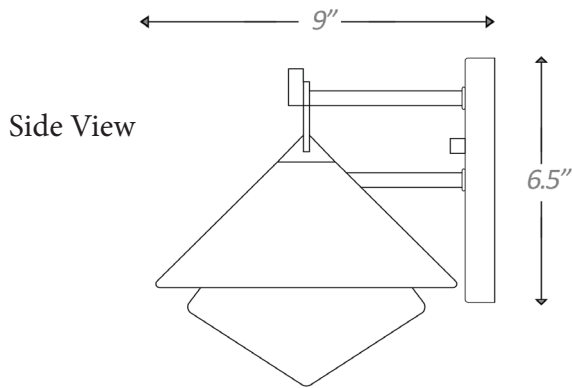

1044BK

EDMORE 1-LIGHT WALL LANTERN

Description: Edmore 1-light wall lantern

Finish: Matte Black

Dimensions: 8" W x 8-3/4" H x 9" ext.
Height on center: 2-1/2"

Bulbs: 1-60w A15 or G45 med.

Certification: cETL / wet location

Material: Steel

Glass: Opal etched

Back Plate Dimensions: 4.75" W x 6.5" H

Chain/Wire: NA

Additional Finishes: NA