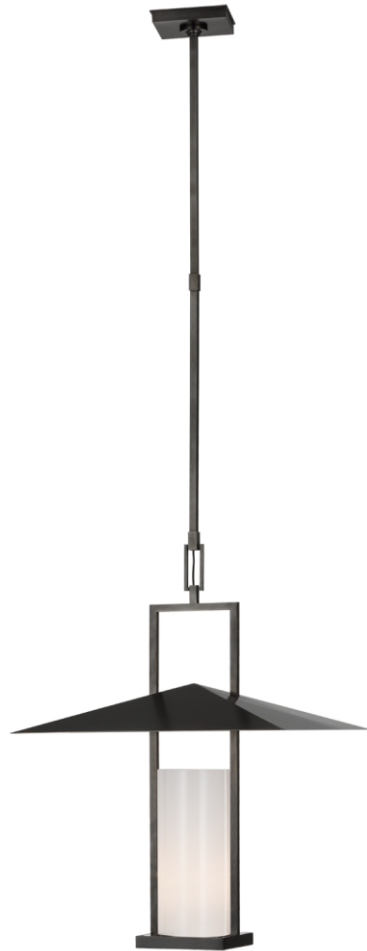

TEAR SHEET

Amity 18" Lantern

Item # RB 5052BZ/AB-WG

Designer: Ray Booth

O/A Height: 70.25"

Fixture Height: 26.5"

Min. Custom Height: 32.25"

Width: 18"

Canopy: 5.25" Square

Finishes: AB, BZ/AB, PN

Glass Options: CG, WG

Socket: E26 Keyless

Wattage: 8 LED T10

Weight: 21 Pounds

Note: Custom Height Available