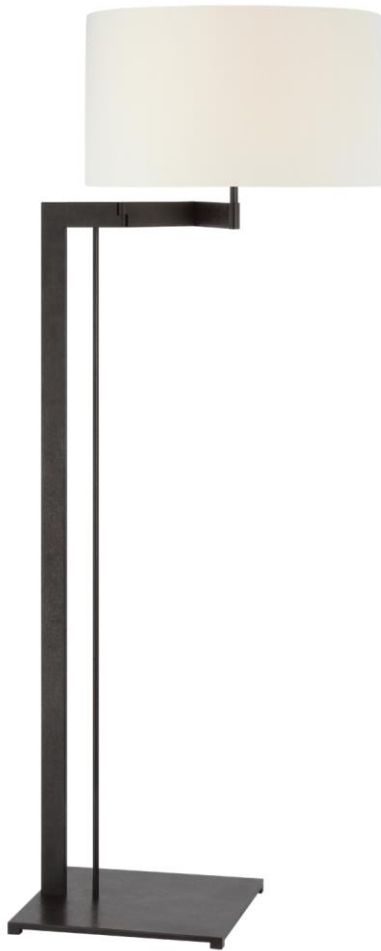

TEAR SHEET

Amell 55" Articulating Floor Lamp

Item # RB 1045WI-L

Designer: Ray Booth

Height: 55.25"

Width: 17"

Extension: 24"

Base: 13" Square

Finishes: AB, WI

Shade Treatments: L

Shade Details: 17" x 17" x 10"

Socket: E26 Dimmer

Wattage: 15 LED A19

Note: UL Only