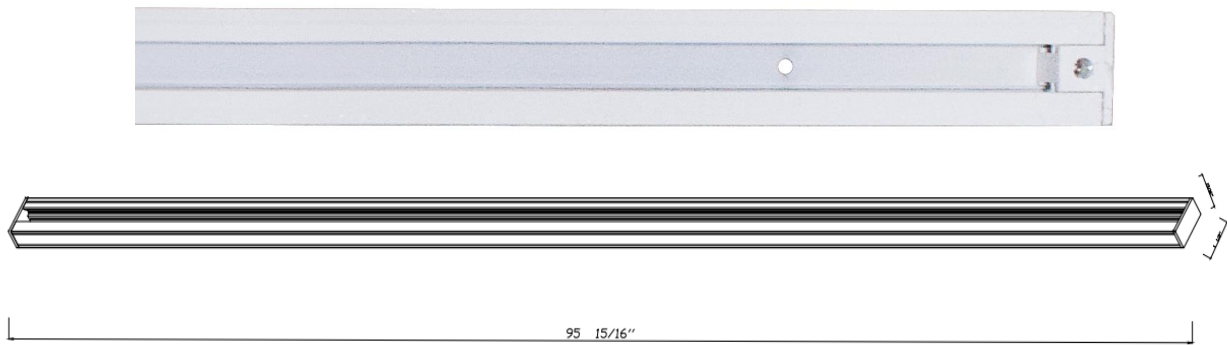

TKL8MW

Track Liner

8 Feet Matte White Track Line for lighting track heads

PRODUCT DESCRIPTION

SPECIFICATIONS:

- Miniature extruded aluminum channel
- Push-in connectors
- Solid, 12-gauge copper conductors in PVC insulators
- Separate, full-length ground conductor
- Available in white, black, silver, bronze and natural metal
- Compatible with most common 3-wire systems
- Rated for maximum of 2400 watts
- Visual polarity groove indicates proper electrical installation
- Size is only 13/16" high X 1-1/2" wide
- Can be field cut to desired length
- Includes dead end cap and mounting hardware
- 120V line voltage only

Length: 8 feet

Finishes: Matt White

Dimension: 0.8" x 95.9" 1.5"