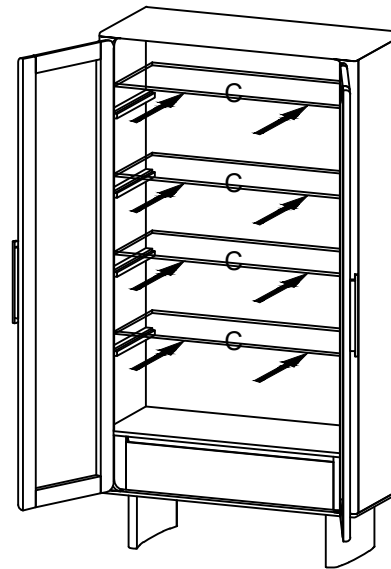

MOE'S

home collection

ASSEMBLY INSTRUCTIONS.

ORSON TALL CABINET BROWN

BZ-1155-03

THANK YOU FOR YOUR PURCHASE!

PARTS & HARDWARE.

PART LIST

NO.	DESCRIPTION	IMAGE	Qty
A.	ALMIRAH		1
B.	LEG		2
C.	WOODEN SHELF		4

HARDWARE LIST

D.	Allen Bolt 6x20mm		16
E.	Washer 8x16mm		16
F.	Spring Washer Ø8mm		16
G.	Allen Key 4mm		1

NOTES.

Thank you for purchasing this quality product!
Be sure to check all packing material carefully
for small part that May have come loose
inside the carton during shipping.

CAUTION: The Item is heavy, assembly
should be performed by two people.

STEP 1.

STEP 2.

Step 3

STEP 4.

STEP 5.