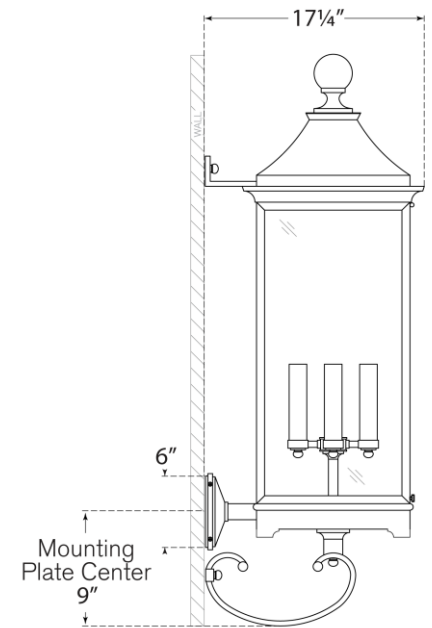

## Rosedale Large Bracketed Wall Lantern

Item # RC 2014FR-CG

Designer: Rudolph Colby

Height: 45"

Width: 14.25"

Extension: 17.25"

Backplate: 6" Square

Finishes: FR

Glass Options: CG

Socket: 4 - E26 Keyless

Wattage: 4 - 40 B11

Weight: 34 Pounds

Front View

Side View