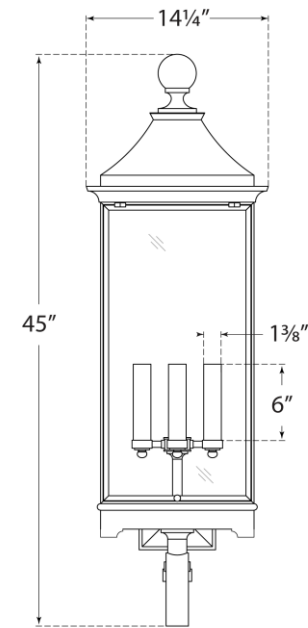

## Rosedale Large Bracketed Wall Lantern

Item # RC 2014FR-CG

Designer: Rudolph Colby

Height: 45"

Width: 14.25"

Extension: 17.25"

Backplate: 6" Square

Finishes: FR

Glass Options: CG

Socket: 4 - E26 Keyless

Wattage: 4 - 40 B11

Weight: 34 Pounds

Front View

Side View