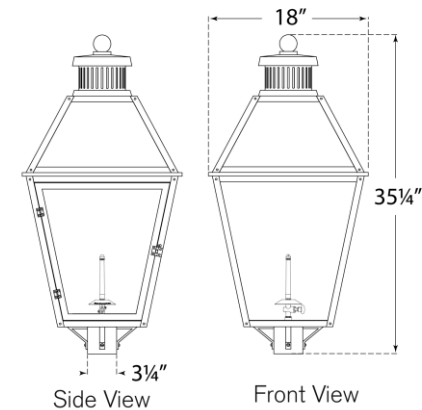

TEAR SHEET

Stratford Gas Post Light

Item # CHO 7450BLK-CG

Designer: Chapman & Myers

Height: 35.25"

Width: 18"

Finishes: BLK, SC

Glass Options: CG

Top View

Side View

Front View

Gas light fixture supplied with 3/16" copper gas line and 3/16" x 1/4" gas line adaptor